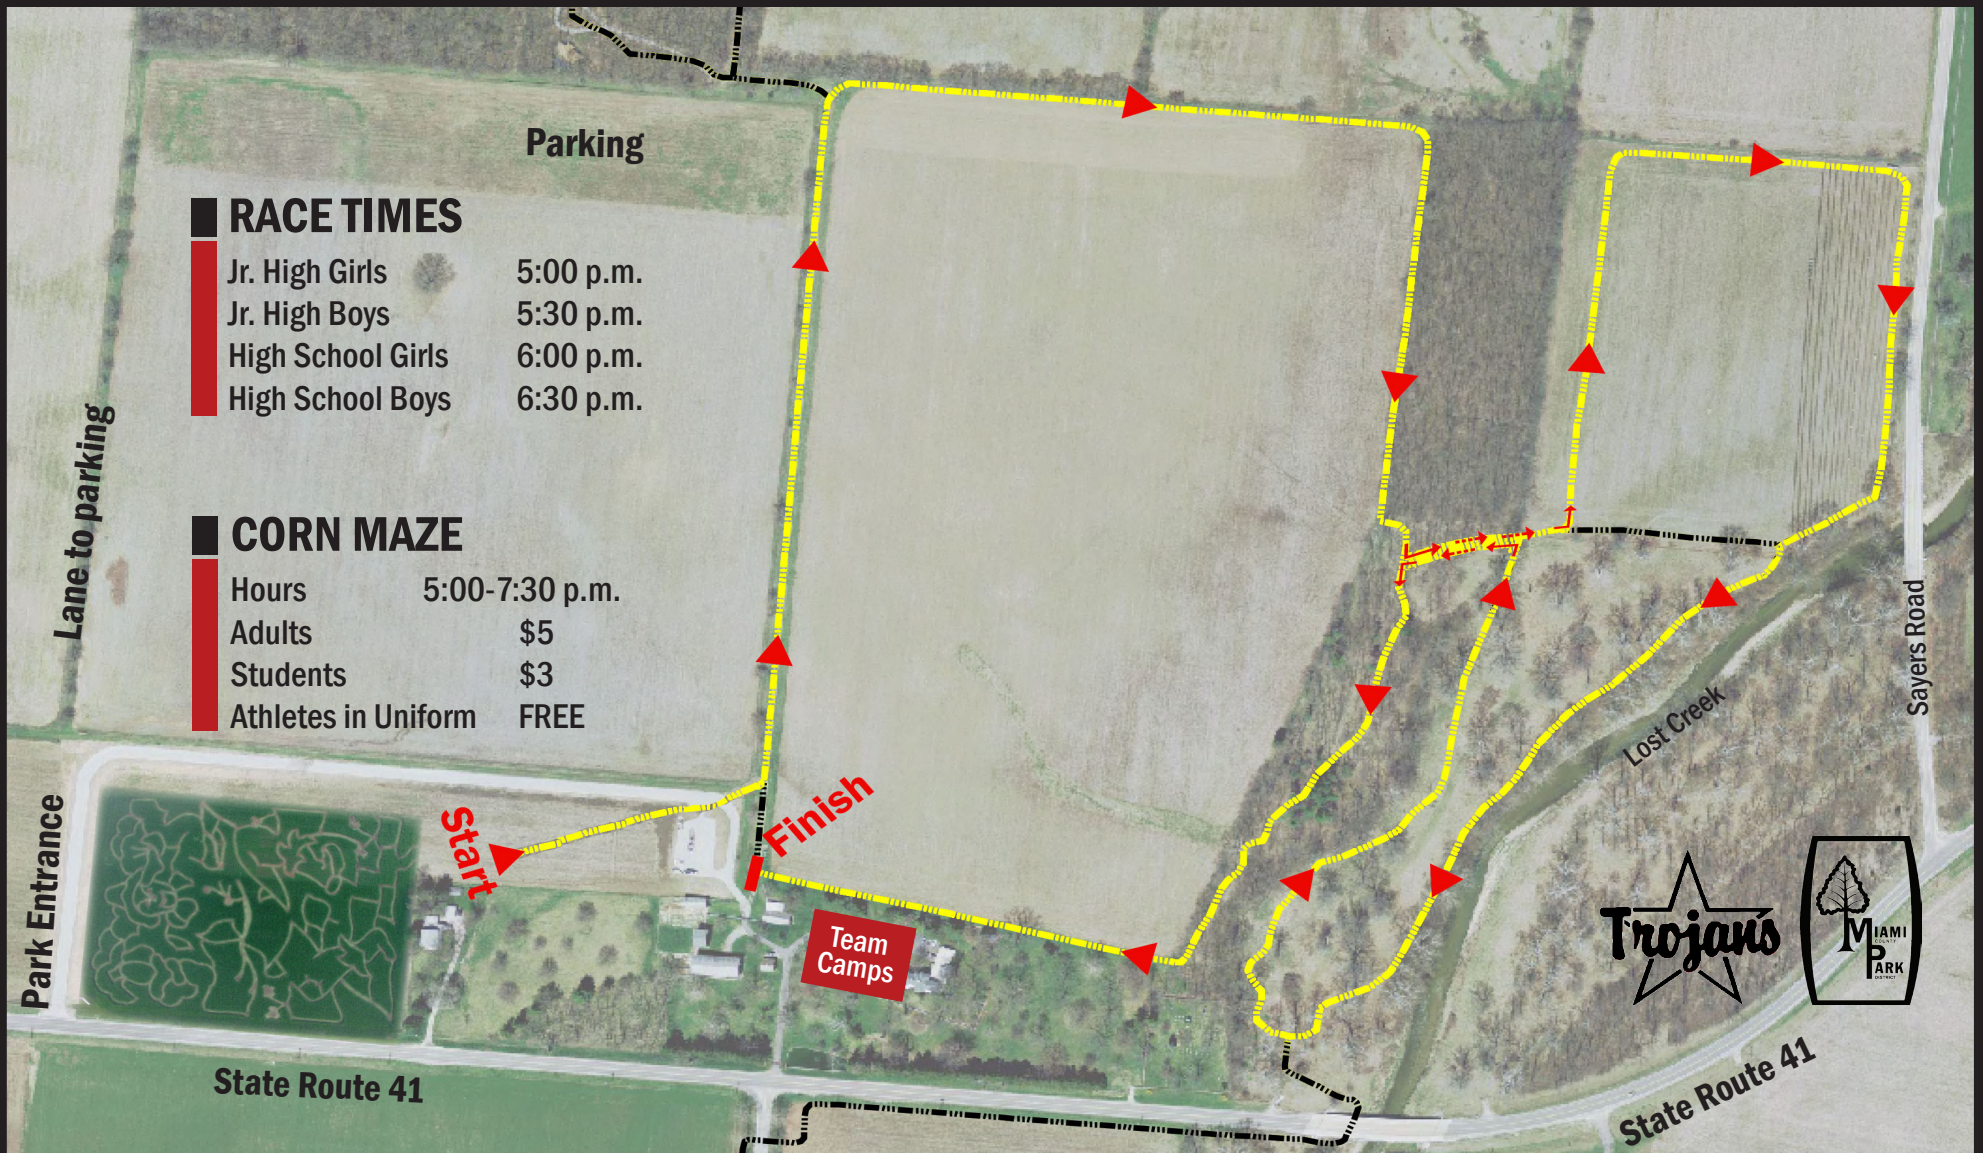

...HOOFIN' IT
DOWN ON
THE FARM

LOST CREEK INVITATIONAL

Lost Creek Reserve - 2645 E. State Route 41 - Troy, Ohio

MiamiCountyParks.com